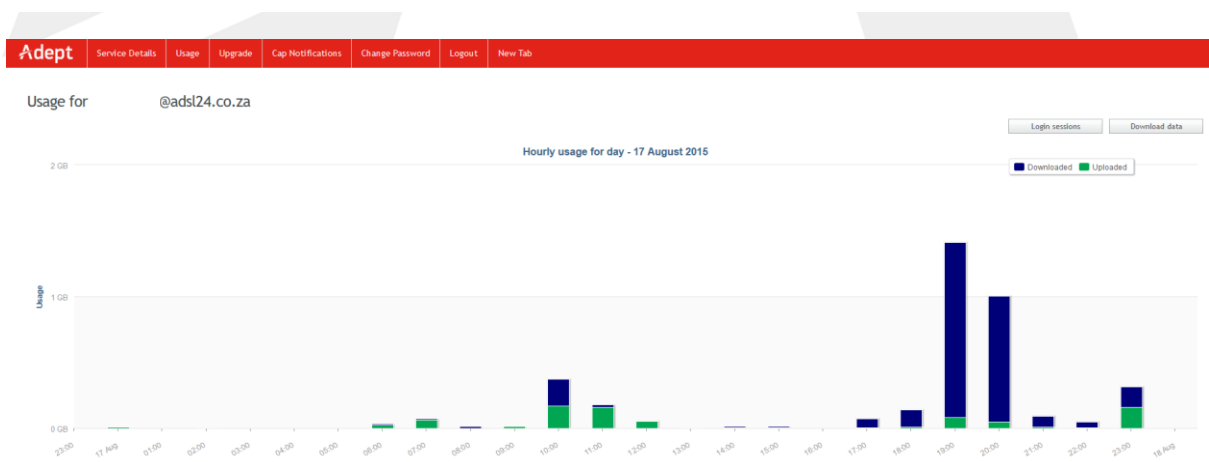

**Usage Meter**

GB

1.2320655211806297

Vaadin Charts

- The "Total data usage" screen is displayed; click and drag to highlight a section on the lower graph to show the data usage for a specific 2-year period

- You can also select the data for a single month by clicking on that month's bar in the upper graph; by clicking on the bar again, the data for each hour of the selected day can also be viewed

- Finally, you can also click on "Login session" to view detailed information on each session for a date you specify